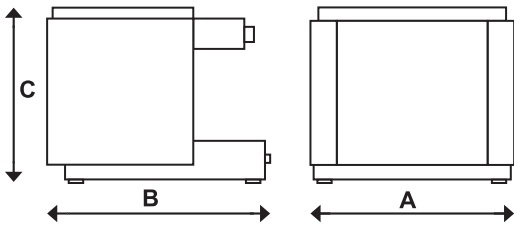

# MERCURY *elettronica*

Molto piú di una semplice macchina da caffè

(much more than a simple coffee machine)

Dimensions (mm)

Model	Groups	A	B	C	kg	Boiler	Element KW	AMPS
Mercury	3	890	535	500	85	15	5	23

**Mercury** is manufactured for the busy hard working café operation.