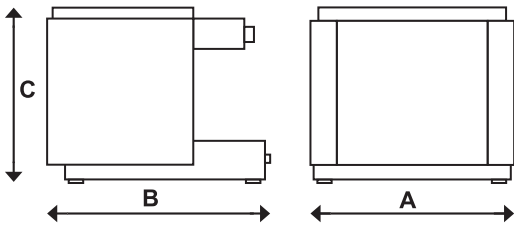

# MERCURY *elettronica*

Molto piú di una semplice macchina da caffè

(much more than a simple coffee machine)

Dimensions (mm)

Model	Groups	A	B	C	kg	Boiler	Element KW	AMPS
Mercury	2	720	535	500	70	10	4	19

**Mercury** is manufactured for the busy hard working café operation. 10 litre boiler - 4kw of power (two group) with thermal boiler protection. The Mercury has a massive cup tray, two steam wands and a generous work area.